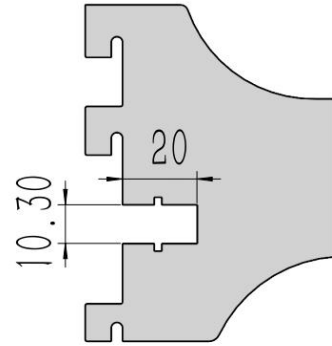

Features

Double side

Single side

- . The conductor is made of high quality brass, which can be switched between single and double-sided guide rails;
- . Hidden guide rail power system, the overall effect is more beautiful;
- . Electric head using spring shrapnel, reliable contact firm, can be too large current;
- . With unique rotating clip, convenient and reliable electrical connection ;
- . A variety of sizes of guide rail support, to meet most of the conventional column on the market;
- . Elastic support, installed in the column guide rail firm not loose;
- . Suitable for a variety of shelves, high-grade display rack;

Product Image

Color: Black

Size can be customized

Product - construction

零件号	零件名称
1	立柱导电轨 Power Track
2	连接支架 Spacer
3	导轨堵头 Rail plug
4	货架立柱 Shelf Upright post
5	取电头 Connector
6	托臂 Arm

Spacer

Racks of different sizes can be assembled by changing the middle connector

2525

3030

3050

3060

3070

3080

Connector

ARM

Connection

System configuration

Attention

Track connector to Power Supply

Application

Application

Welcome for Inquiry and Sample Testing

Small Quantity Samples Stock Available