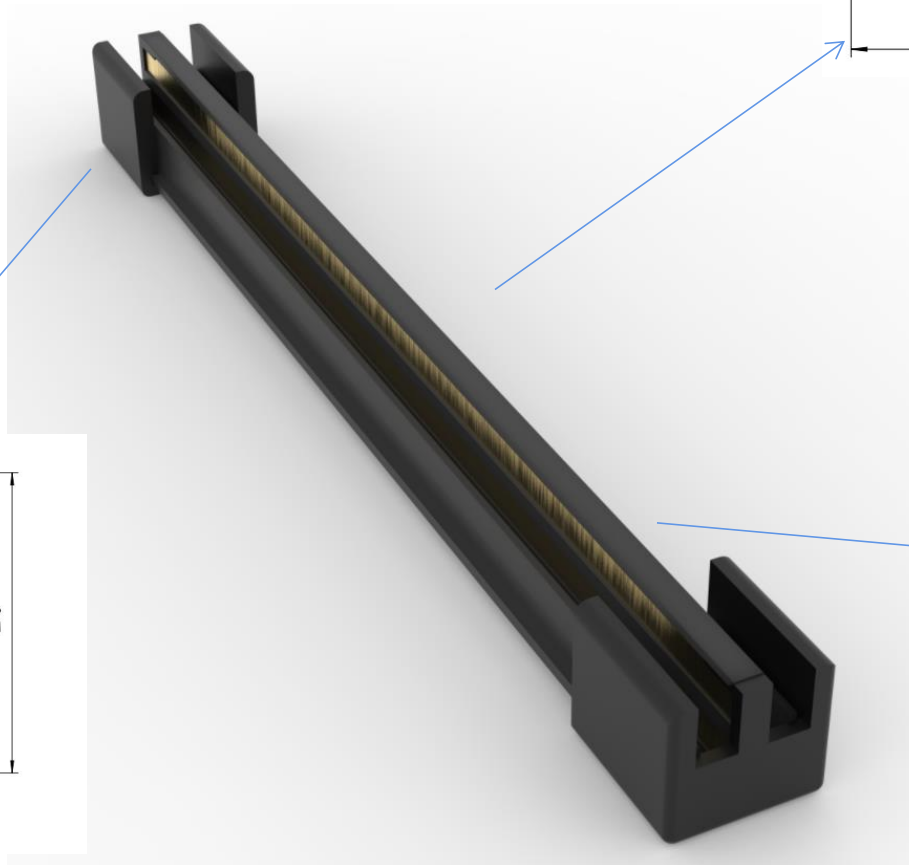

Wireless Power Track Quotation Sheet (Economical-A Version)

– Specially for Retail
Display

目录

CONTENTS

- 01.** 产品特点
Features
- 02.** 产品规格
Product Size
- 03.** 产品详情
Product details
- 04.** 连接方式
Connection
- 05.** 场景应用
Application

Features

Double side

Single side

- . The conductor is made of high quality brass, which can be switched between single and double-sided guide rails;
- . Hidden guide rail power system, the overall effect is more beautiful;
- . Electric head using spring shrapnel, reliable contact firm, can be too large current;
- . With unique rotating clip, convenient and reliable electrical connection ;
- . A variety of sizes of guide rail support, to meet most of the conventional column on the market;
- . Elastic support, installed in the column guide rail firm not loose;
- . Suitable for a variety of shelves, high-grade display rack;

Product Image

Color: Black

Size can be customized

Product - construction

零件号	零件名称
1	立柱导电轨 Power Track
2	连接支架 Spacer
3	导轨堵头 Rail plug
4	货架立柱 Shelf Upright post
5	取电头 Connector
6	托臂 Arm

Spacer

Racks of different sizes can be assembled by changing the middle connector

2525

3030

3050

3060

3070

3080

Connector

ARM