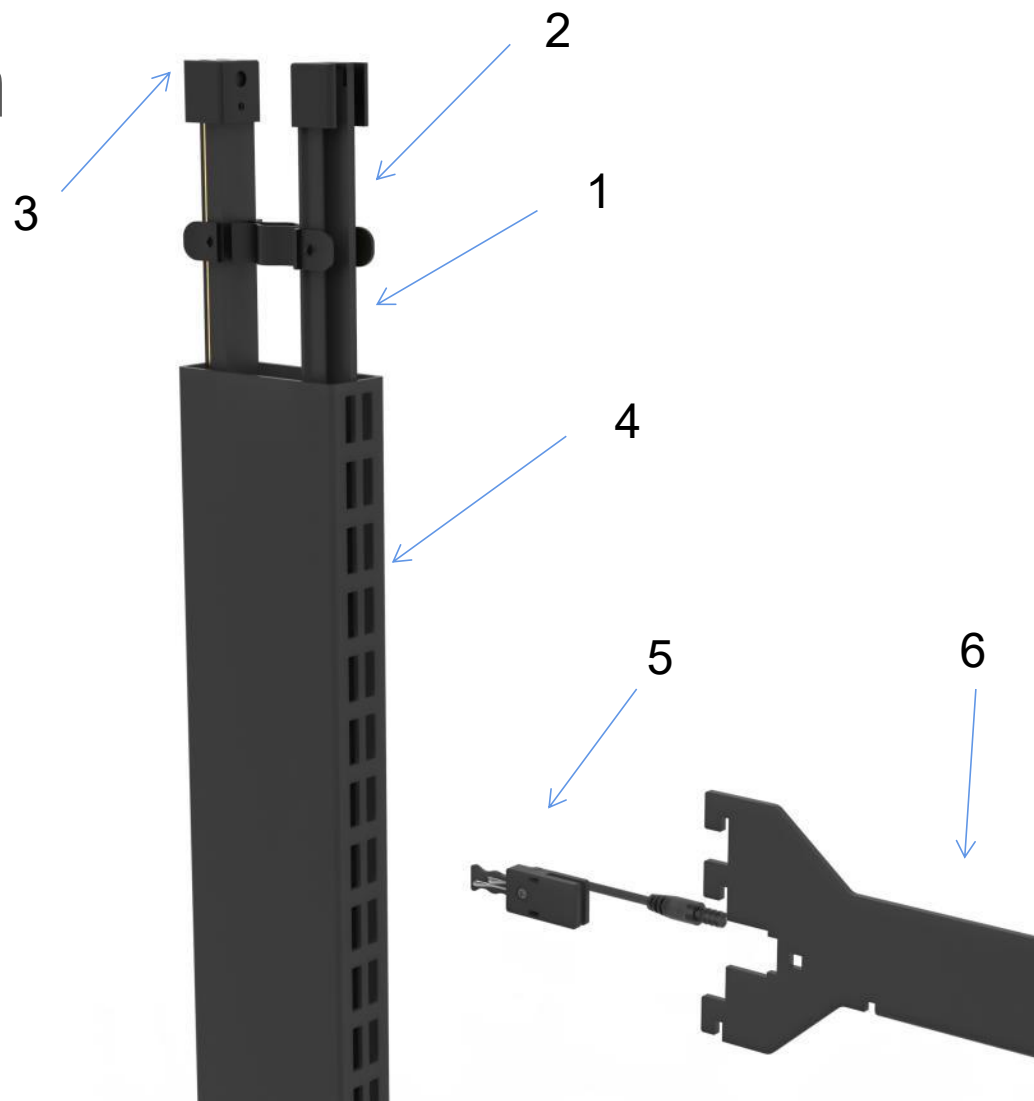

Features

Double side

Single side

- . The conductor is made of high quality brass, which can be switched between single and double-sided guide rails;
- . Hidden guide rail power system, the overall effect is more beautiful;
- . Electric head using spring shrapnel, reliable contact firm, can be too large current;
- . With unique rotating clip, convenient and reliable electrical connection ;
- . A variety of sizes of guide rail support, to meet most of the conventional column on the market;
- . Elastic support, installed in the column guide rail firm not loose;
- . Suitable for a variety of shelves, high-grade display rack;

Product Image

Color: Black

Size can be customized

Product - construction

零件号	零件名称
1	立柱导电轨 Power Track
2	连接支架 Spacer
3	导轨堵头 Rail plug
4	货架立柱 Shelf Upright post
5	取电头 Connector
6	托臂 Arm

Spacer

Racks of different sizes can be assembled by changing the middle connector

Connection

System configuration

Attention

Track connector to Power Supply

Application

Application

Welcome for Inquiry and Sample Testing

Small Quantity Samples Stock Available