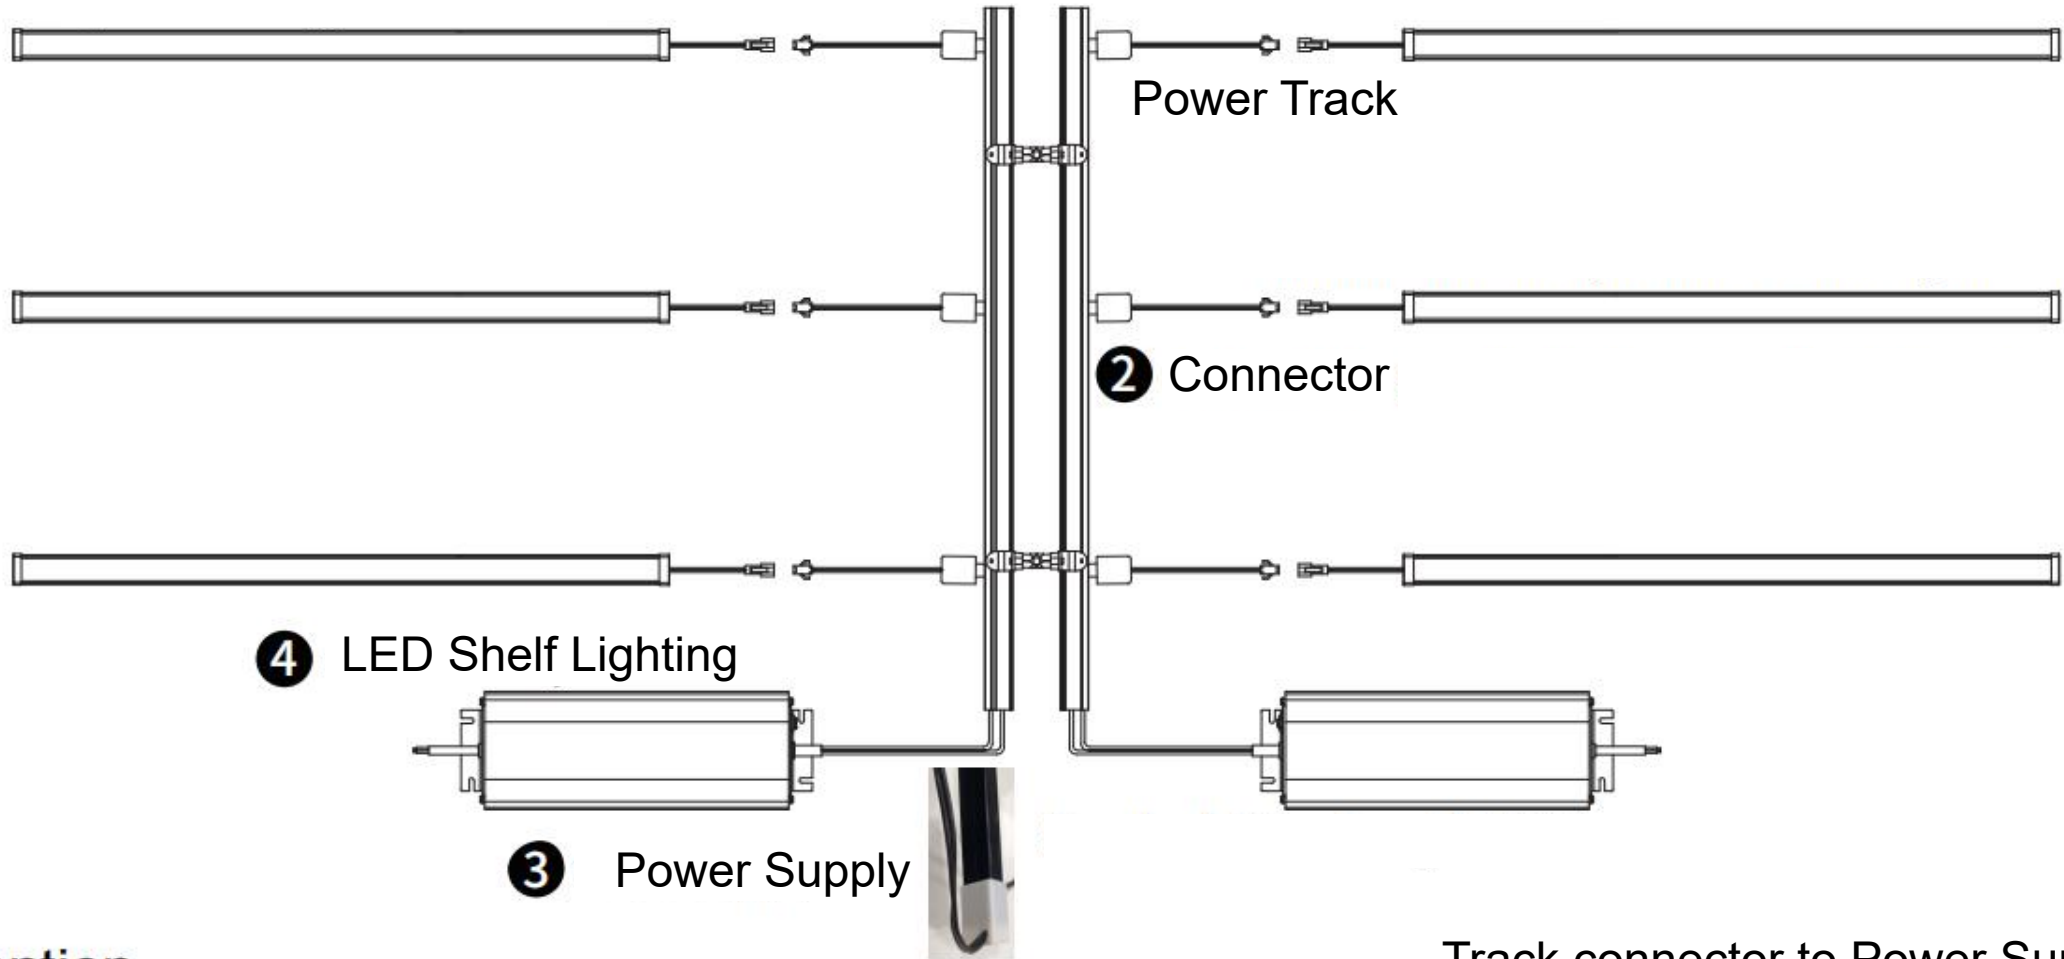

Features

Double side

Single side

- . The conductor is made of high quality brass, which can be switched between single and double-sided guide rails;
- . Hidden guide rail power system, the overall effect is more beautiful;
- . Electric head using spring shrapnel, reliable contact firm, can be too large current;
- . With unique rotating clip, convenient and reliable electrical connection ;
- . A variety of sizes of guide rail support, to meet most of the conventional column on the market;
- . Elastic support, installed in the column guide rail firm not loose;
- . Suitable for a variety of shelves, high-grade display rack;

Connection

System configuration

Attention

Track connector to Power Supply

Application

Application

Welcome for Inquiry and Sample Testing

Small Quantity Samples Stock Available