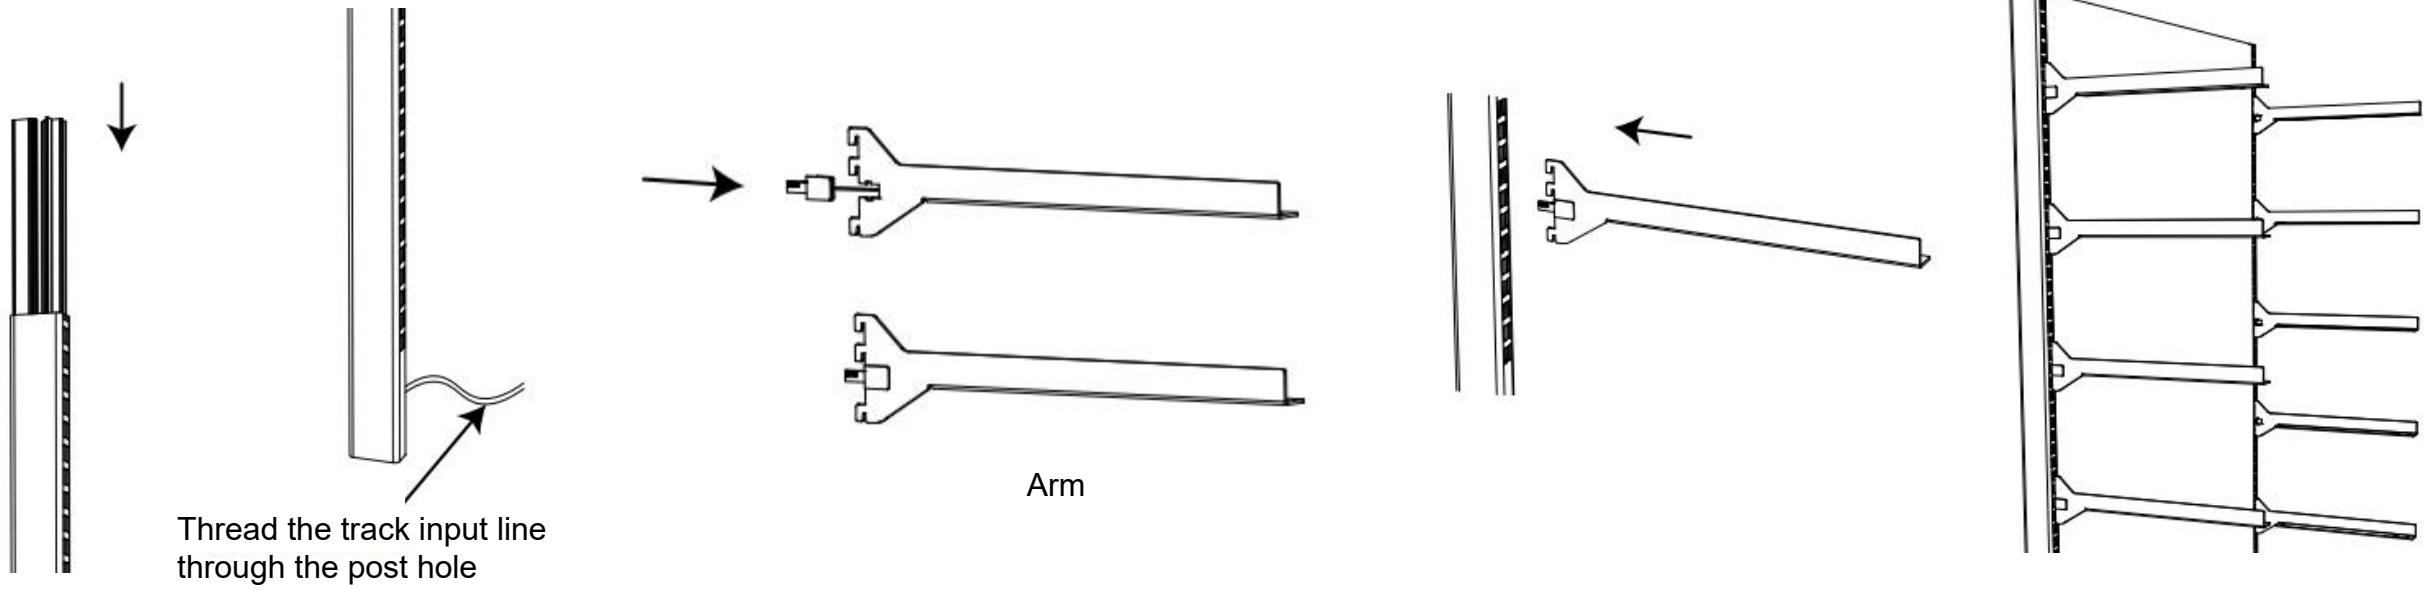

Features

Double side

Single side

- . The conductor is made of high quality brass, which can be switched between single and double-sided guide rails;
- . Hidden guide rail power system, the overall effect is more beautiful;
- . Electric head using spring shrapnel, reliable contact firm, can be too large current;
- . With unique rotating clip, convenient and reliable electrical connection ;
- . A variety of sizes of guide rail support, to meet most of the conventional column on the market;
- . Elastic support, installed in the column guide rail firm not loose;
- . Suitable for a variety of shelves, high-grade display rack;

Product Image

Color: Black

Size can be customized

Product - construction

零件号	零件名称
1	立柱导电轨 Power Track
2	连接支架 Spacer
3	导轨堵头 Rail plug
4	货架立柱 Shelf Upright post
5	取电头 Connector
6	托臂 Arm

Spacer

Racks of different sizes can be assembled by changing the middle connector

Connection

System configuration

Attention

Track connector to Power Supply

Application

Application

Welcome for Inquiry and Sample Testing

Small Quantity Samples Stock Available