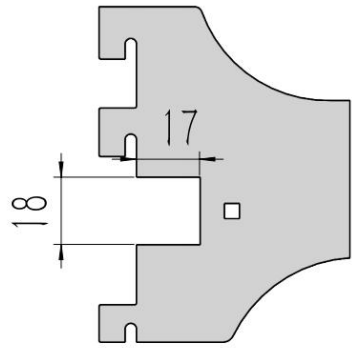

Features

Double side

Single side

- . The conductor is made of high quality brass, which can be switched between single and double-sided guide rails;
- . Hidden guide rail power system, the overall effect is more beautiful;
- . Electric head using spring shrapnel, reliable contact firm, can be too large current;
- . With unique rotating clip, convenient and reliable electrical connection ;
- . A variety of sizes of guide rail support, to meet most of the conventional column on the market;
- . Elastic support, installed in the column guide rail firm not loose;
- . Suitable for a variety of shelves, high-grade display rack;

Product Image

Color: Black

Size can be customized

Product - construction

零件号	零件名称
1	立柱导电轨 Power Track
2	连接支架 Spacer
3	导轨堵头 Rail plug
4	货架立柱 Shelf Upright post
5	取电头 Connector
6	托臂 Arm

Spacer

Racks of different sizes can be assembled by changing the middle connector

2525

3030

3050

3060

3070

3080

Connector

ARM

Connection

System configuration

Attention

Track connector to Power Supply

Application

Application

Welcome for Inquiry and Sample Testing

Small Quantity Samples Stock Available