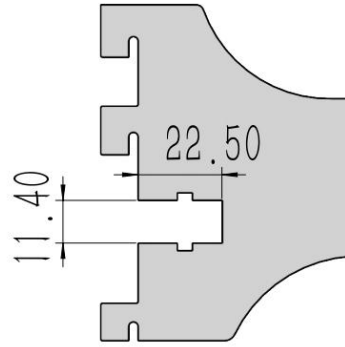

Features

Double side

Single side

- . The conductor is made of high quality brass, which can be switched between single and double-sided guide rails;
- . Hidden guide rail power system, the overall effect is more beautiful;
- . Electric head using spring shrapnel, reliable contact firm, can be too large current;
- . With unique rotating clip, convenient and reliable electrical connection ;
- . A variety of sizes of guide rail support, to meet most of the conventional column on the market;
- . Elastic support, installed in the column guide rail firm not loose;
- . Suitable for a variety of shelves, high-grade display rack;

2525

3030

3050

3060

3070

3080

Connector

ARM

Connection

System configuration

Attention

Track connector to Power Supply

Application

Application

Welcome for Inquiry and Sample Testing

Small Quantity Samples Stock Available