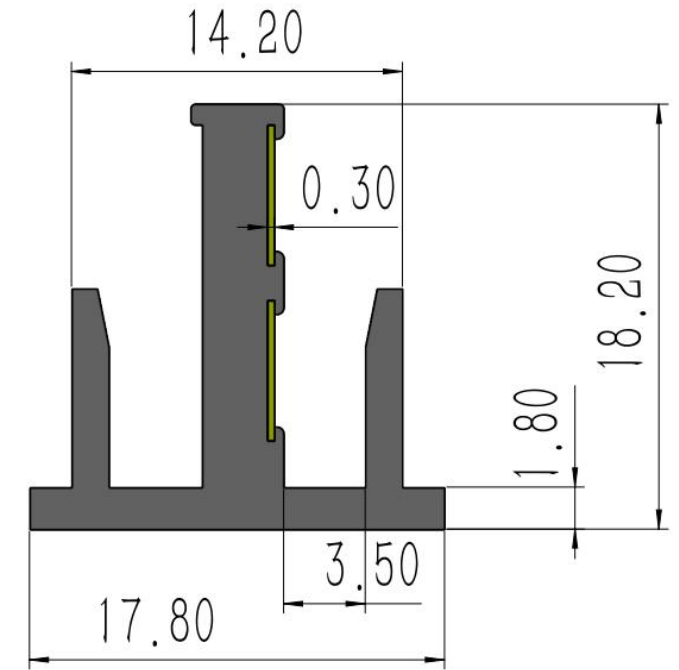

Wireless Power Track Quotation Sheet (Economical-A Version)

– Specially for Retail
Display

目录

CONTENTS

- 01.** 产品特点
Features
- 02.** 产品规格
Product Size
- 03.** 产品详情
Product details
- 04.** 连接方式
Connection
- 05.** 场景应用
Application

Features

Double side

Single side

- . The conductor is made of high quality brass, which can be switched between single and double-sided guide rails;
- . Hidden guide rail power system, the overall effect is more beautiful;
- . Electric head using spring shrapnel, reliable contact firm, can be too large current;
- . With unique rotating clip, convenient and reliable electrical connection ;
- . A variety of sizes of guide rail support, to meet most of the conventional column on the market;
- . Elastic support, installed in the column guide rail firm not loose;
- . Suitable for a variety of shelves, high-grade display rack;

Product Image

Color: Black

Size can be customized

Product - construction

零件号	零件名称
1	立柱导电轨 Power Track
2	连接支架 Spacer
3	导轨堵头 Rail plug
4	货架立柱 Shelf Upright post
5	取电头 Connector
6	托臂 Arm

Spacer

Racks of different sizes can be assembled by changing the middle connector