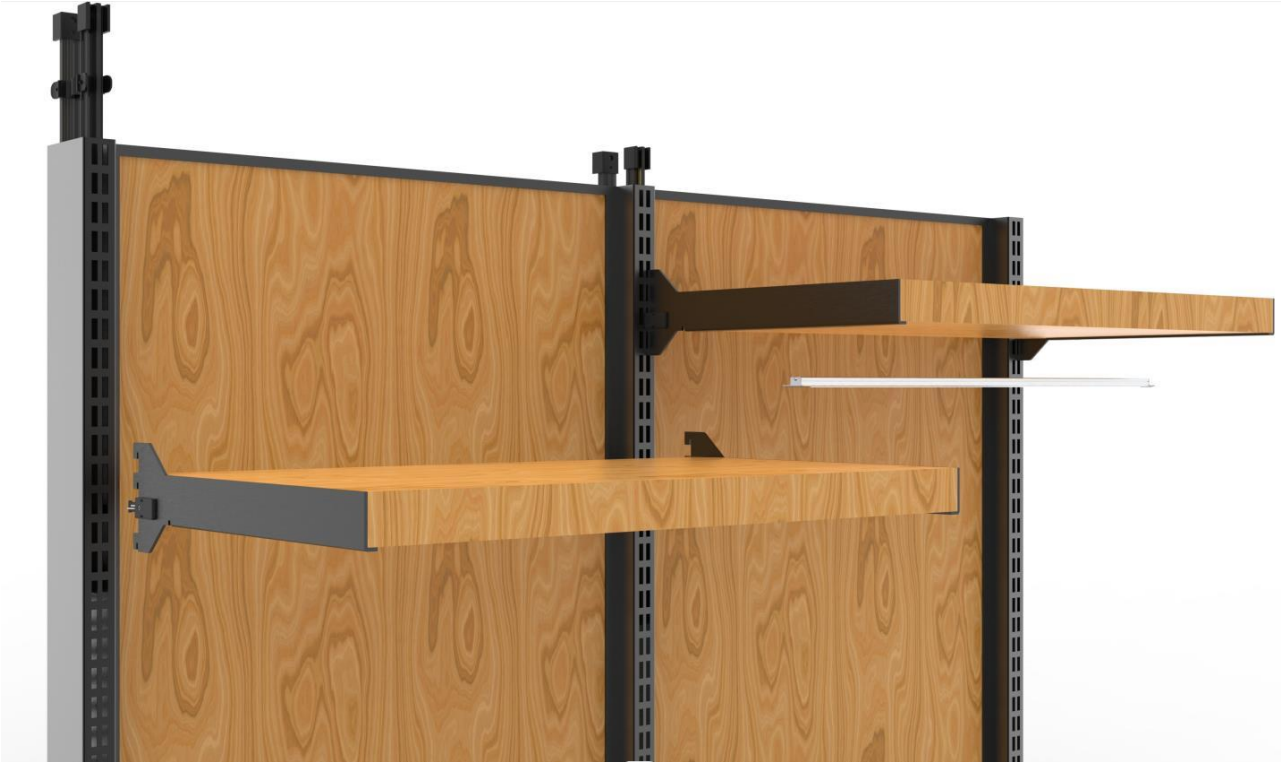

Features

Double side

Single side

- . The conductor is made of high quality brass, which can be switched between single and double-sided guide rails;
- . Hidden guide rail power system, the overall effect is more beautiful;
- . Electric head using spring shrapnel, reliable contact firm, can be too large current;
- . With unique rotating clip, convenient and reliable electrical connection ;
- . A variety of sizes of guide rail support, to meet most of the conventional column on the market;
- . Elastic support, installed in the column guide rail firm not loose;
- . Suitable for a variety of shelves, high-grade display rack;

Connection

System configuration

Attention

Track connector to Power Supply

Application

Application

Welcome for Inquiry and Sample Testing

Small Quantity Samples Stock Available