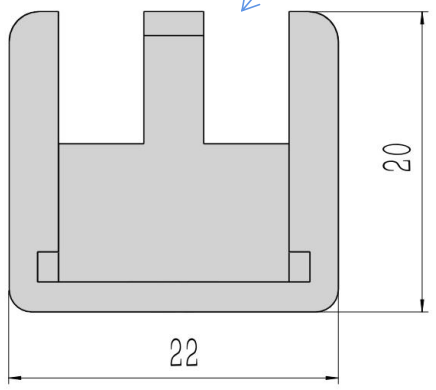

Features

Double side

Single side

- . The conductor is made of high quality brass, which can be switched between single and double-sided guide rails;
- . Hidden guide rail power system, the overall effect is more beautiful;
- . Electric head using spring shrapnel, reliable contact firm, can be too large current;
- . With unique rotating clip, convenient and reliable electrical connection ;
- . A variety of sizes of guide rail support, to meet most of the conventional column on the market;
- . Elastic support, installed in the column guide rail firm not loose;
- . Suitable for a variety of shelves, high-grade display rack;

Product Image

Color: Black

Size can be customized

Product - construction

零件号	零件名称
1	立柱导电轨 Power Track
2	连接支架 Spacer
3	导轨堵头 Rail plug
4	货架立柱 Shelf Upright post
5	取电头 Connector
6	托臂 Arm

Spacer

Racks of different sizes can be assembled by changing the middle connector