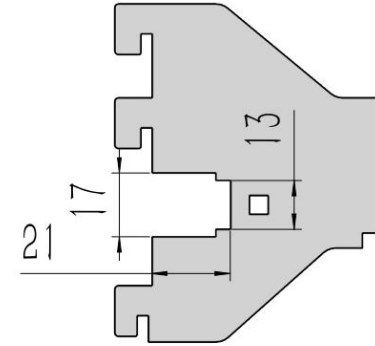

Features

Double side

Single side

- . The conductor is made of high quality brass, which can be switched between single and double-sided guide rails;
- . Hidden guide rail power system, the overall effect is more beautiful;
- . Electric head using spring shrapnel, reliable contact firm, can be too large current;
- . With unique rotating clip, convenient and reliable electrical connection ;
- . A variety of sizes of guide rail support, to meet most of the conventional column on the market;
- . Elastic support, installed in the column guide rail firm not loose;
- . Suitable for a variety of shelves, high-grade display rack;

2525

3030

3050

3060

3070

3080

Connector

ARM

Connection

System configuration

Attention

Track connector to Power Supply

Application

Application

Welcome for Inquiry and Sample Testing

Small Quantity Samples Stock Available