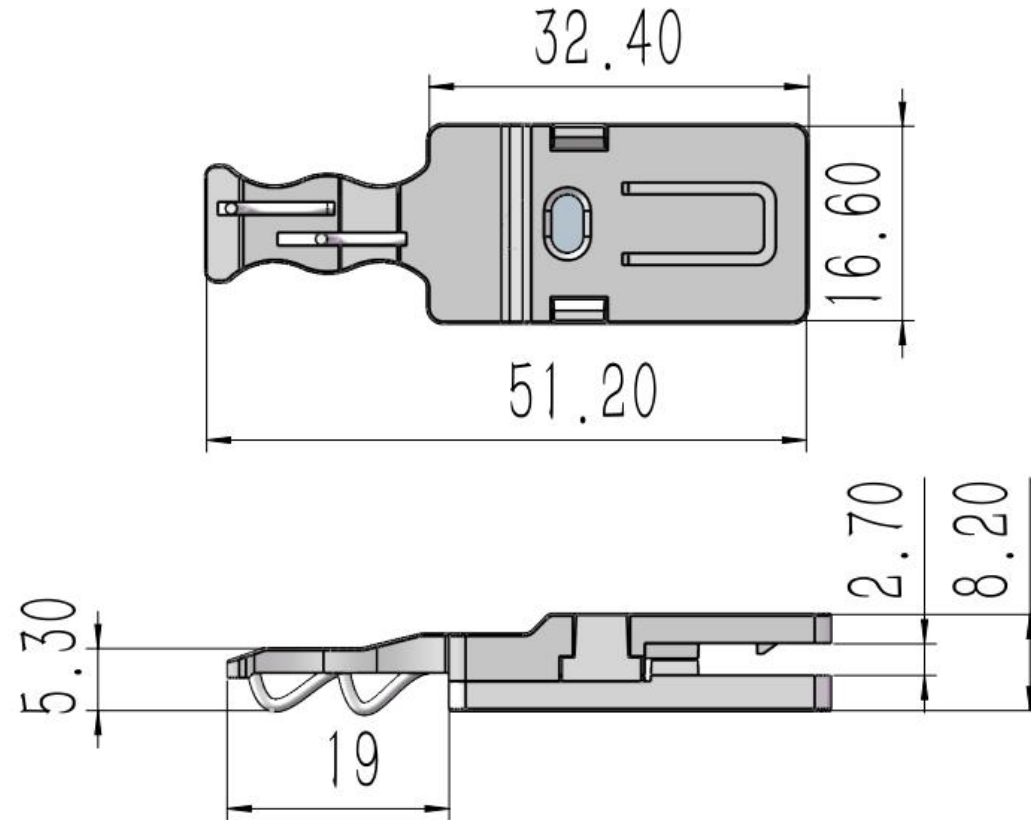

Features

Double side

Single side

- . The conductor is made of high quality brass, which can be switched between single and double-sided guide rails;
- . Hidden guide rail power system, the overall effect is more beautiful;
- . Electric head using spring shrapnel, reliable contact firm, can be too large current;
- . With unique rotating clip, convenient and reliable electrical connection ;
- . A variety of sizes of guide rail support, to meet most of the conventional column on the market;
- . Elastic support, installed in the column guide rail firm not loose;
- . Suitable for a variety of shelves, high-grade display rack;

2525

3030

3050

3060

3070

3080

Connector

ARM

Connection

System configuration

Attention

Track connector to Power Supply

Application

Application

Welcome for Inquiry and Sample Testing

Small Quantity Samples Stock Available