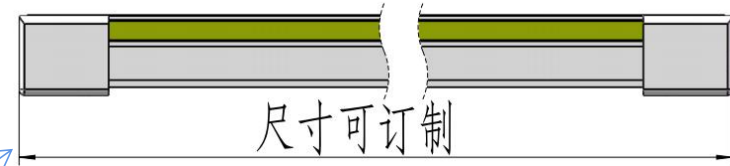

Wireless Power Track Quotation Sheet (Economical-A Version)

– Specially for Retail
Display

目录

CONTENTS

- 01.** 产品特点
Features
- 02.** 产品规格
Product Size
- 03.** 产品详情
Product details
- 04.** 连接方式
Connection
- 05.** 场景应用
Application

Features

Double side

Single side

- . The conductor is made of high quality brass, which can be switched between single and double-sided guide rails;
- . Hidden guide rail power system, the overall effect is more beautiful;
- . Electric head using spring shrapnel, reliable contact firm, can be too large current;
- . With unique rotating clip, convenient and reliable electrical connection ;
- . A variety of sizes of guide rail support, to meet most of the conventional column on the market;
- . Elastic support, installed in the column guide rail firm not loose;
- . Suitable for a variety of shelves, high-grade display rack;

Product Image

Color: Black

Size can be customized

Product - construction

零件号	零件名称
1	立柱导电轨 Power Track
2	连接支架 Spacer
3	导轨堵头 Rail plug
4	货架立柱 Shelf Upright post
5	取电头 Connector
6	托臂 Arm

Spacer

Racks of different sizes can be assembled by changing the middle connector